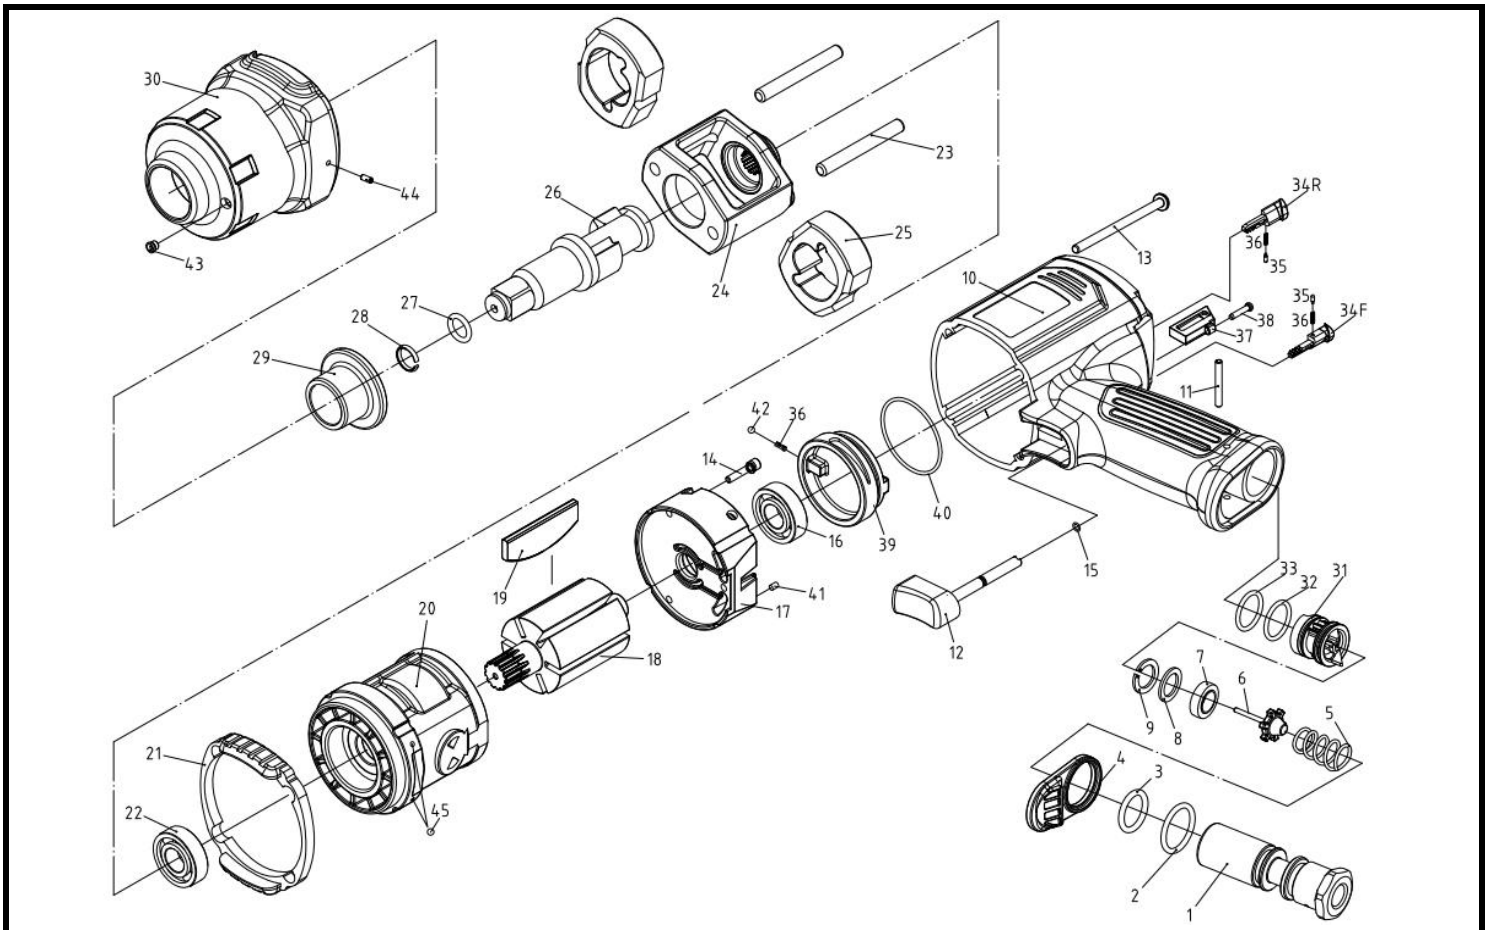

A-IR6212

1/2" COMPOSITE IMPACT WRENCH

Index No.	Parts No.	Description	Q'ty	Index No.	Parts No.	Description	Q'ty
1	IR621201	Air Inlet	1	24	IR621224	Hammer Frame	1
2	IR621202	O-Ring	1	25	IR621225	Hammer	2
3	IR621203	O-Ring	1	26	IR621226	Anvil	1
4	IR621204	Deflector	1	27	IR621227	O-Ring	1
5	IR621205	Spring	1	28	IR621228	Socket Retainer	1
6	IR621206	Valve stem	1	29	IR621229	Bushing	1
7	IR621207	Valve Seat	1	30	IR621230	Hammer Case	1
8	IR621208	Washer	1	31	IR621231	Reverse Valve	1
9	IR621209	Retainer Ring	1	32	IR621232	O-Ring	1
10	IR621210	Motor Housing w/bushing	1	33	IR621233	O-Ring	1
11	IR621211	Spring Pin	1	34F	IR621234F	Forward Button	1
12	IR621212	Trigger	1	34R	IR621234R	Reverse Button	1
13	IR621213	Bolt	4	35	IR621235	Detent Pin	2
14	IR621214	Screw	3	36	IR621236	Spring	3
15	IR621215	O-Ring	1	37	IR621237	Spacer	1
16	IR621216	Ball Bearing	1	38	IR621238	Screw	1
17	IR621217	End plate	1	39	IR621239	Power Management Knob	1
18	IR621218	Rotor	1	40	IR621240	O-Ring	1
19	IR621219	Blade	6	41	IR621241	Spring Pin	1
20	IR621220	Cylinder	1	42	IR621242	Steel Ball	1
21	IR621221	Gasket	1	43	IR621243	Grease Fitting	1
22	IR621222	Ball Bearing	1	44	IR621244	Spring Pin	1
23	IR621223	Hammer Pin	2	45	IR621245	Steel Ball	2