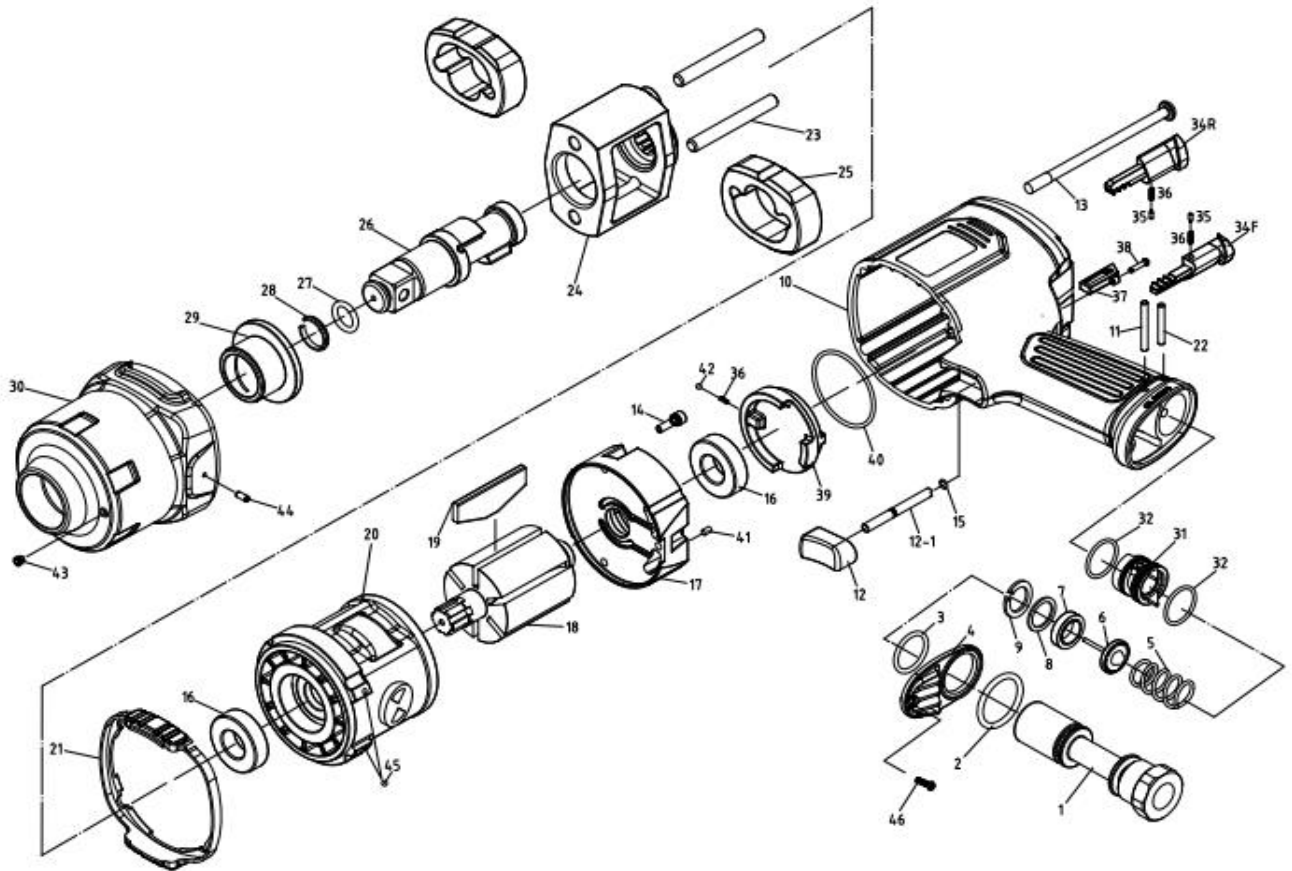

A-QS6234

3/4" Dr. Composite Impact Wrench

Index No.	Part No.	Description	Q'ty	Index No.	Part No.	Description	O'ty
01	QS623401	Air Inlet	1	24	QS623424	Hammer Frame	1
02	QS623402	O-Ring	1	25	QS623425	Hammer	2
03	QS623403	O-Ring	1	26	QS623426	Anvil	1
04	QS623404	Deflector	1	27	QS623427	O-Ring	1
05	QS623405	Spring	1	28	QS623428	Socket Retainer	1
06	QS623406	Valve Stem	1	29	QS623429	Bushing	1
07	QS623407	Valve Seat	1	30	QS623430	Hammer Case	1
08	QS623408	Washer	1	31	QS623431	Reverse Valve	1
09	QS623409	Retainer Ring	1	32	QS623432	O-Ring	2
10	QS623410	Motor Housing	1	34F	QS623434F	Forward Button	1
11	QS623411	Spring Pin	1	34R	QS623434R	Reverse Button	1
12	QS623412	Trigger	1	35	QS623435	Detent Pin	2
12-1	QS623412-1	Trigger Pin	1	36	QS623436	Spring	3
13	QS623413	Screw	4	37	QS623437	Spacer	1
14	QS623414	Screw	3	38	QS623438	Screw	1
15	QS623415	O-Ring	1	39	QS623439	Power Management Knob	1
16	QS623416	Ball Bearing	2	40	QS623440	O-Ring	1
17	QS623417	Rear End Plate	1	41	QS623441	Spring Pin	1
18	QS623418	Rotor	1	42	QS623442	Steel Ball	1
19	QS623419	Blade	6	43	QS623443	Grease Fitting	1
20	QS623420	Cylinder	1	44	QS623444	Spring Pin	1
21	QS623421	Gasket	1	45	QS623445	Steel Ball	2
22	QS623422	Spring Pin	1	46	QS623446	Screw	1
23	QS623423	Hammer Pin	2				