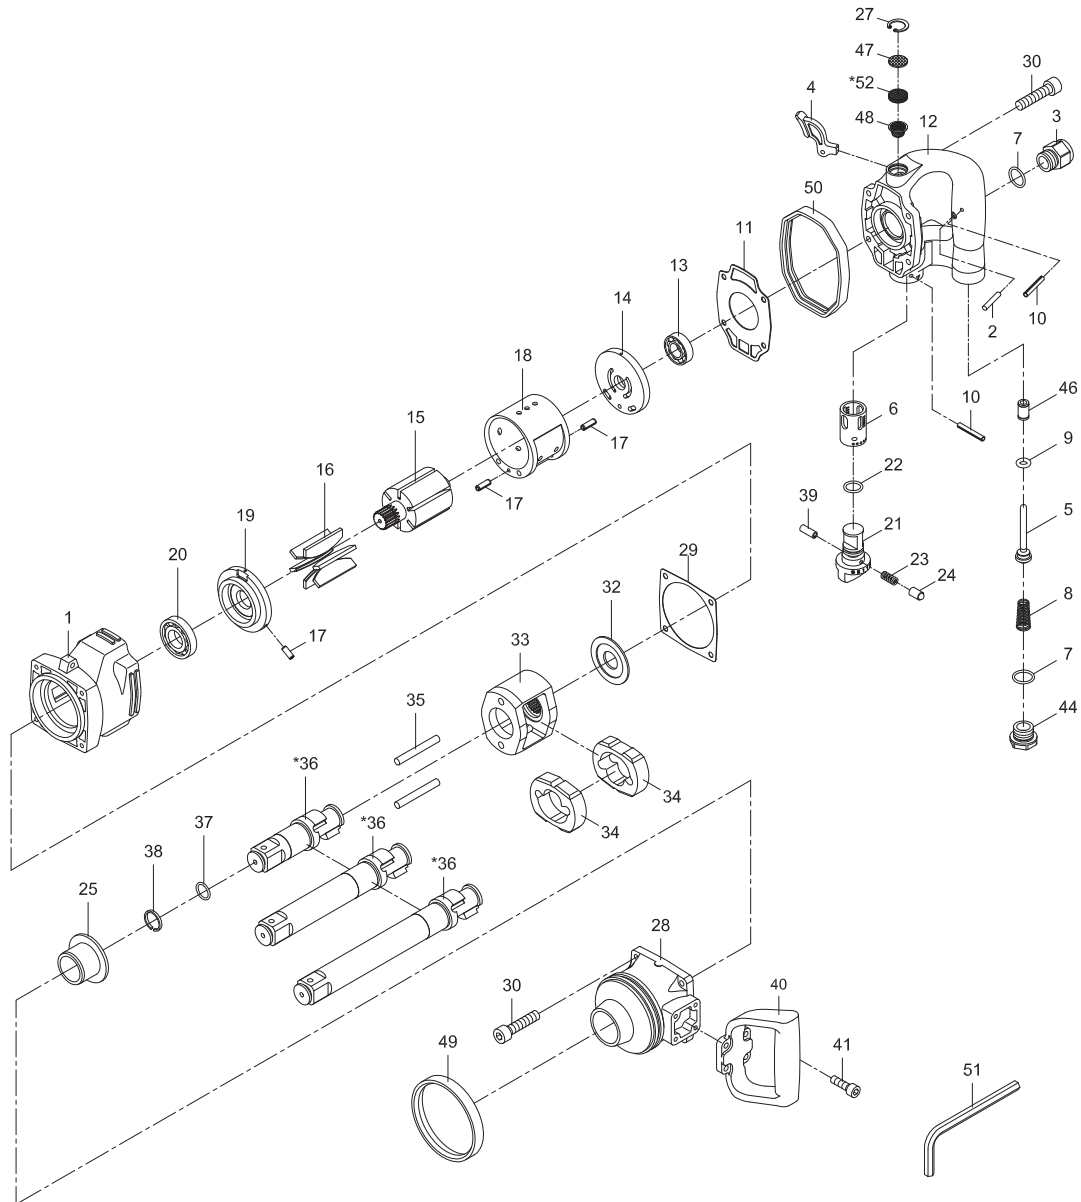

# A-4073L

## 1" IMPACT WRENCH

Index No.	Parts No.	Description	Index No.	Parts No.	Description
1	4073L01	Motor Housing	27	4073L27	Internal Ring (RTW-22)
2	4073L02	Pin (4x23.8)	28	4073L28	Hammer Case
3	4073L03	Air Inlet	29	4073L29	Gasket
4	4073L04	Trigger	30	4073L30	Screw (8) (M6x25)
5	4073L05	Valve Stem	32	4073L32	Washer
6	4073L06	Valve Bushing	33	4073L33	Hammer Cage
7	4073L07	O-Ring (2) (19.8x2.4)	34	4073L34	Hammer (2)
8	4073L08	Valve Spring	35	4073L35	Hammer Pin (2)
9	4073L09	O-Ring (7.5x3.5 Hs90)		4073L36	Anvil (1")
10	4073L10	Spring Pin (2) (4x28)	*36	4073L36	Anvil (1" L=7")
11	4073L11	Gasket		4073L36	Anvil (1" L=8")
12	4073L12	Rear Cover	37	4073L37	O-Ring (17.8x2.4)
13	4073L13	Ball Bearing (6003z)	38	4073L38	Retainer Ring
14	4073L14	Rear End Plate	39	4073L39	Spring Pin (3x8)
15	4073L15	Rotor	40	4073L40	Dead Handle
16	4073L16	Rotor Blade (6)	41	4073L41	Screw (4) (M6x20)
17	4073L17	Spring Pin (3) (4x10)	44	4073L44	Screw
18	4073L18	Cylinder	46	4073L46	Bushing
19	4073L19	Front End Plate	47	4073L47	Net
20	4073L20	Ball Bearing (R14)	48	4073L48	Screen
21	4073L21	Air Regulator	49	4073L49	Rubber Ring
22	4073L22	O-Ring (16.8x2.4)	50	4073L50	Rubber Ring
23	4073L23	Spring	51	4073L51	Hex.Key Wrench (5)
24	4073L24	Pin	*52	4073L52	Muffler Material
25	4073L25	Anvil Bushing			